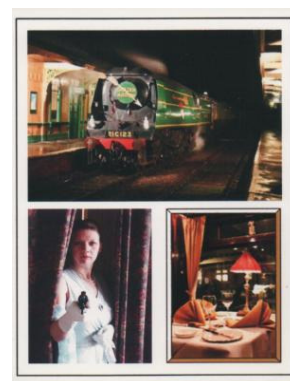

1. From 6.45pm Arrive at Sheffield Park Station, discover the location of your table on the train and then relax in the bar on Platform One (drinks not included in the price).
- 7.20 Witness the events which lead up to and include the dastardly murder! *The murder is performed as a full theatrical event, with professional actors in full costume for the period of the production and using lighting, sound, full set, props and special effect when needed.*
- 7.45 Join the Golden Arrow (you will be seated in a Pullman and first class dining carriage). Each team will be presented with a detective pack full of information relating to the crime and also clues relating to the six surviving suspects.
- 8.15 During your pre-selected three-course meal you will be able to cross-examine the suspects, but remember that the murderer will lie to protect themselves and to keep a lookout for those tricky red herrings!
- 9.30 Police/Pathology information will be issued.
- 9.45 The characters return for a second, but shorter cross-examination.
- 10.15 Over coffee and mints each team of detectives to complete an answer form stating who did it, with what and the reasons why?
- 10.35 Answer forms collected for marking whilst you enjoy another well deserved drink!
- 11.00 On return to Sheffield Park Station, the conclusions are acted out, the winning detective team announced and presentation of prizes.
- 11.20 Watch your backs as you make your way home, you never know who may be following you!!